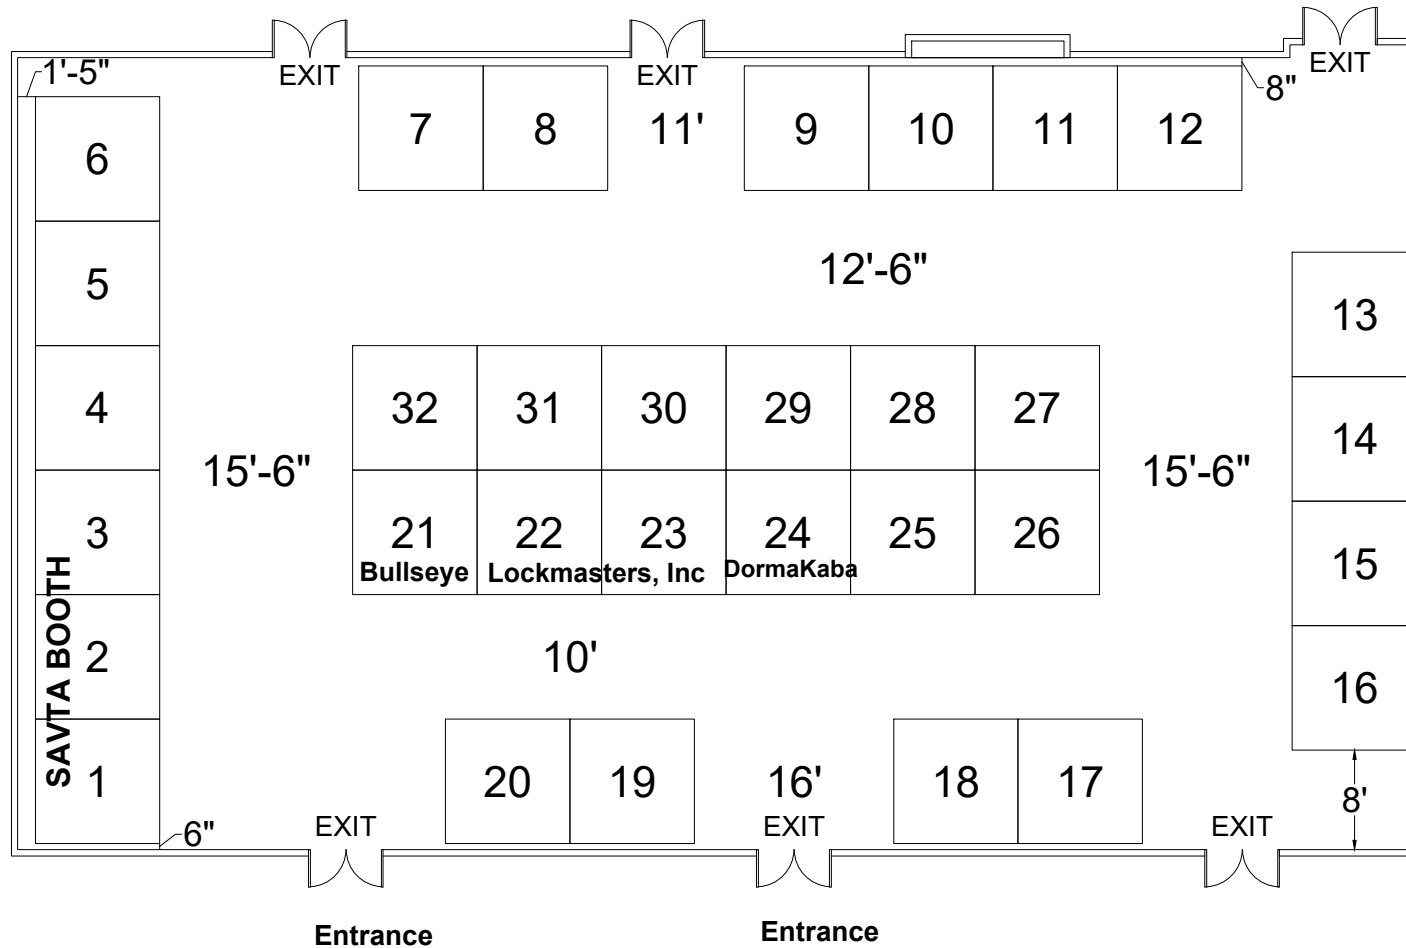

SAFETECH

April 27, 2024

Hyatt Regency Tulsa - Tulsa Ballroom South/Central - Concourse Level Tulsa, OK

Show Information	
Show Name	SAFETECH
Show Dates	April 27, 2024
Move-In	April 21, 2024
Job #	T194280424
AE	Andrea Goldberg

Inventory as of 04/19/2023

Dimension	Size	Qty	SqFt
10'x10'	100	32	3,200
Totals:		32	3,200

Floor Plan Legend	
FE	Fire Extinguisher
FS	Fire Strobe
FHC	Fire Hose Cabinet

Venue Info	
Building Name	Hyatt Regency Tulsa
Hall	Tulsa Ballroom South/Central
Floor	Concourse Level
Address	100 E 2nd St Tulsa, OK 74103

Drawing Information	
File Path	Z:\01_Floor Plans_01_SEE SHOW_FLOORPLANS\2024\SAFETECH_T194280424
File Name	SAFETECH_T194280424.dwg
Drawn By	Jayson de Nieva
Last Saved	4/13/2023 11:52 AM
Saved By	Jdenieva
Tab	Floorplan
Paper Size	ANSI full bleed A (11.00 x 8.50 Inches)
Scale	NTS

1531 Carroll Drive NW
Atlanta, GA 30318
(v) 404-720-8600
(f) 404-720-8750

Shepard Exposition Services has made every effort to ensure the accuracy of all information contained on this floor plan. However, no warranties, either expressed or implied, are made with respect to this floor plan. Verifying the locations of building columns, utilities, or other architectural components of the facility is the sole responsibility of the exhibitor/show management.